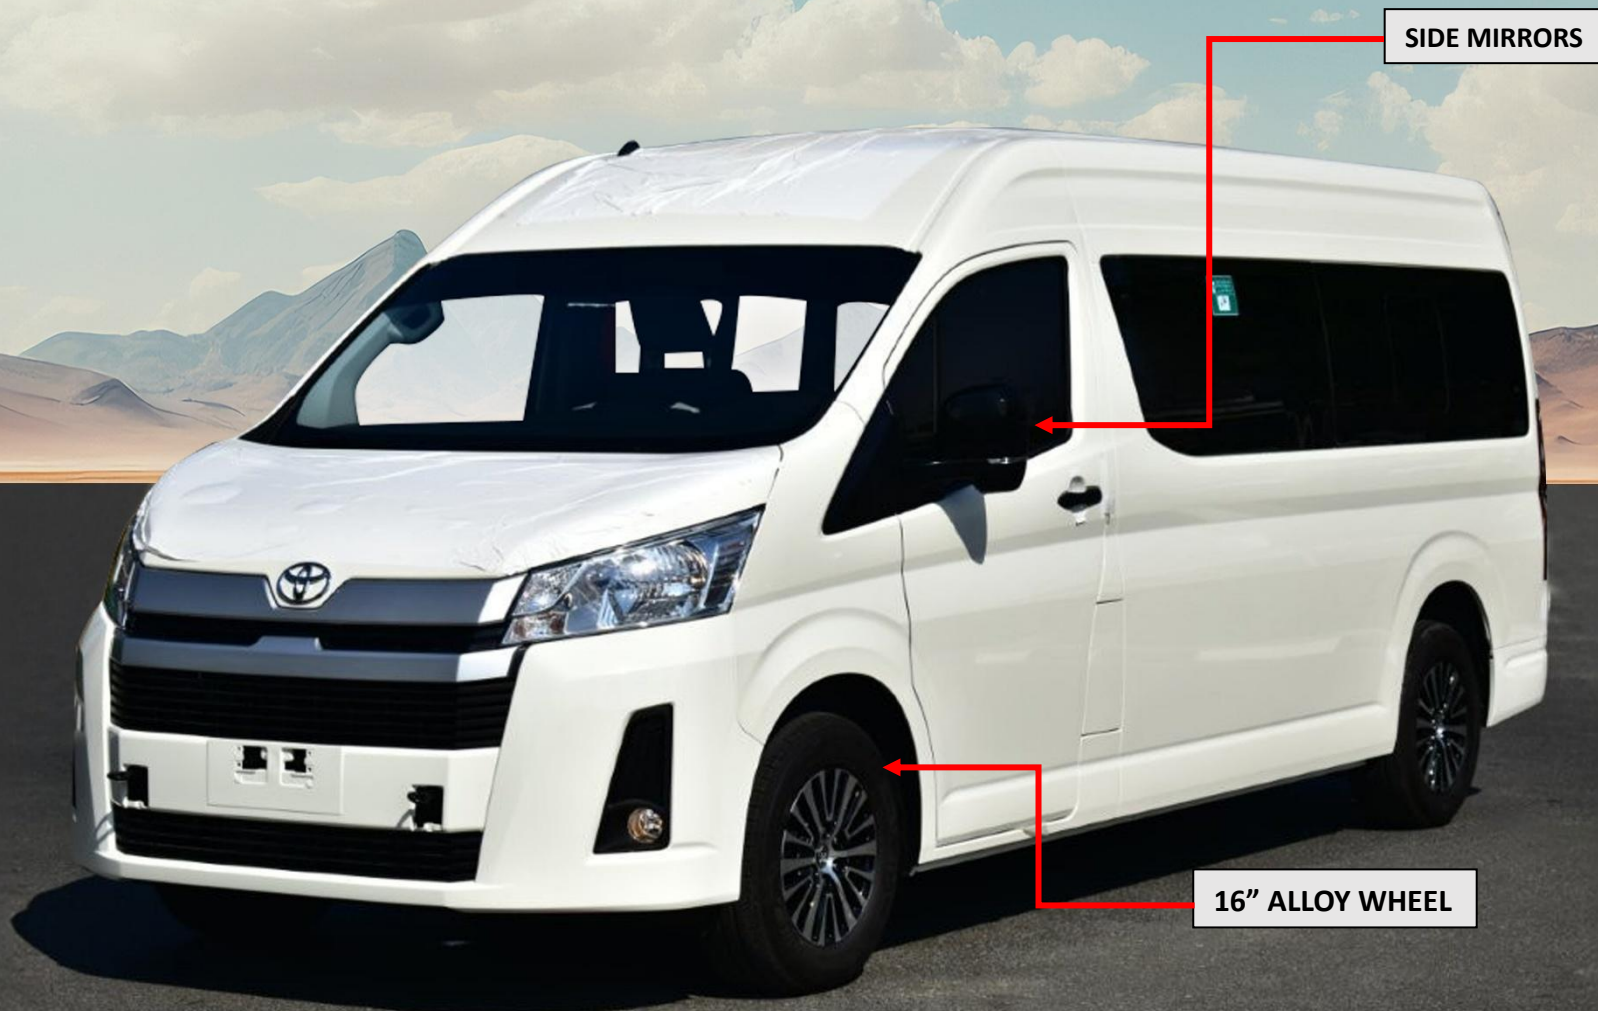

HALOGEN HEADLAMPS

SAHARA MOTORS GROUP

SIDE MIRRORS

16" ALLOY WHEEL

Sahara Motors (Head Office)

Block 3, Showroom 25, Auto Market,
Ras Al Khor, Dubai, United Arab Emirates.

✉ info@saharamotorsuae.com

☎ +971 - 43332623

Sahara Motors FZE

Showroom 19, DUCAMZ, Ras Al Khor,
Dubai, United Arab Emirates.

✉ info@saharamotorsfze.com

☎ +971 - 42882430

Sahara Motors (Branch)

25th Floor, Suite #2503, Jafza View 18,
Jebel Ali Freezone, Dubai, United Arab Emirates.

✉ info@saharamotorsuae.com

☎ +971 - 43332623

Forex Motors FZCO

Showroom 357, DUCAMZ, Ras Al Khor,
Dubai, United Arab Emirates.

✉ info@forexmotorsuae.com

☎ +971 - 43204249

Blitz Motors FZE

Office - C1-1F-SF1858, Ajman Free Zone
C1 Building, Ajman, United Arab Emirates.

✉ info@blitzmotorsuae.com

☎ +971 - 544400938